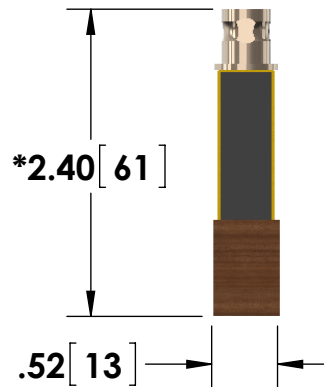

- BNC (Amphenol) Output Connector
- Flat Cable Input (Clamping Type)

- Delrin Backing

Specifications subject to change without notice.

T & M RESEARCH PRODUCTS, INC.

TITLE: **W SERIES - 5 Watt, 1FC Units**

DIMENSIONS: **inch[mm]** DATE: **04-10-2015**

*Dimension subject to change due to resistive element