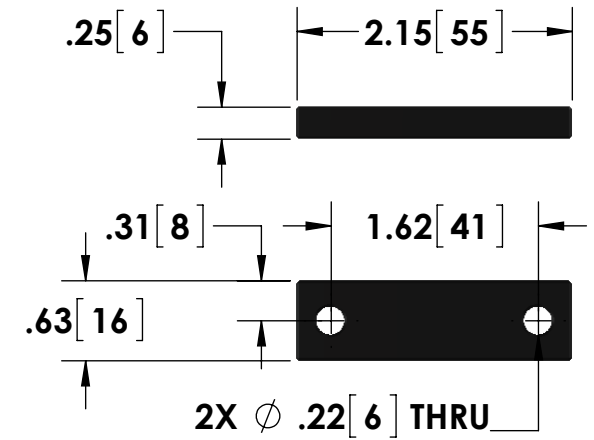

- BNC (Amphenol) Output Connector
- Flat Cable Input (Clamping Type)

- Delrin Backing

Specifications subject to change without notice.

T & M RESEARCH PRODUCTS, INC.

TITLE: **W SERIES - 5 Watt, 1FC Units**

DIMENSIONS: **inch[mm]** DATE: **04-10-2015**

*Dimension subject to change due to resistive element