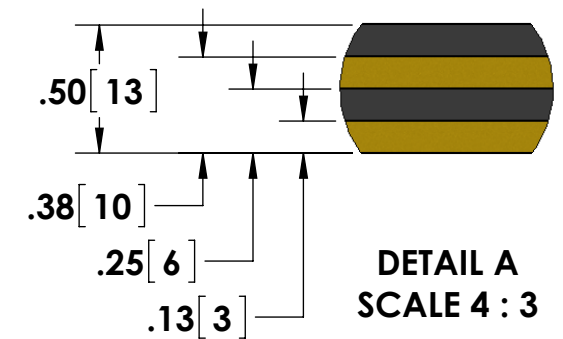

- BNC (Amphenol) Output Connector
- Flat Cable Input (Clamping Type)

- Delrin Backing

Specifications subject to change without notice.

T & M RESEARCH PRODUCTS, INC.

TITLE: **W SERIES - 5 Watt, 1FC Units**

DIMENSIONS: **inch[mm]** DATE: **04-10-2015**

*Dimension subject to change due to resistive element