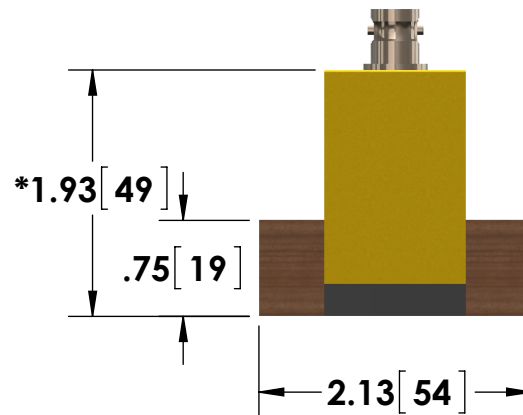

- BNC (Amphenol) Output Connector
- Flat Cable Input (Clamping Type)

- Delrin Backing

Specifications subject to change without notice.

T & M RESEARCH PRODUCTS, INC.

TITLE: **W SERIES - 5 Watt, 1FC Units**

DIMENSIONS: **inch[mm]** DATE: **04-10-2015**

*Dimension subject to change due to resistive element