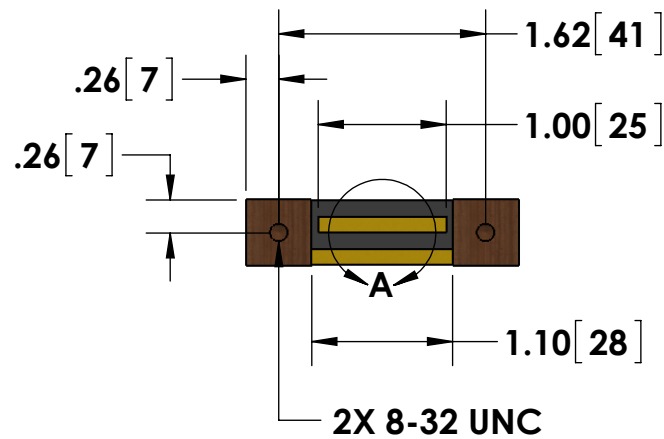

- BNC (Amphenol) Output Connector
- Flat Cable Input (Clamping Type)

- Delrin Backing

Specifications subject to change without notice.

T & M RESEARCH PRODUCTS, INC.

TITLE: **W SERIES - 5 Watt, 1FC Units**

DIMENSIONS: **inch[mm]** DATE: **04-10-2015**

*Dimension subject to change due to resistive element