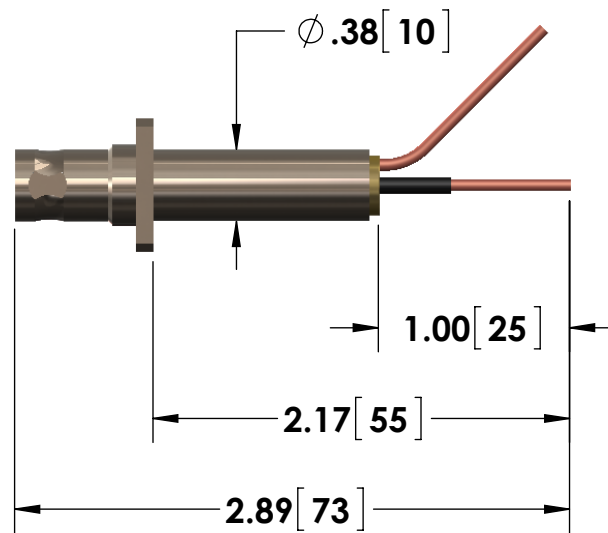

- #14 Bare Copper Wire Input Connections
- BNC (Amphenol) Output Connector

Specifications subject to change without notice.

TITLE: **SDN SERIES - 2 WATT UNIT**

DIMENSIONS: **inch[mm]**

DATE: **03-13-2015**