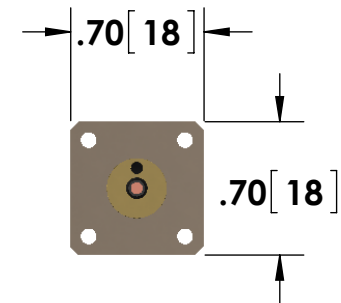

- #14 Bare Copper Wire Input Connections
- BNC (Amphenol) Output Connector

Specifications subject to change without notice.

TITLE: **SDN SERIES - 2 WATT UNIT**

DIMENSIONS: **inch[mm]**

DATE: **03-13-2015**