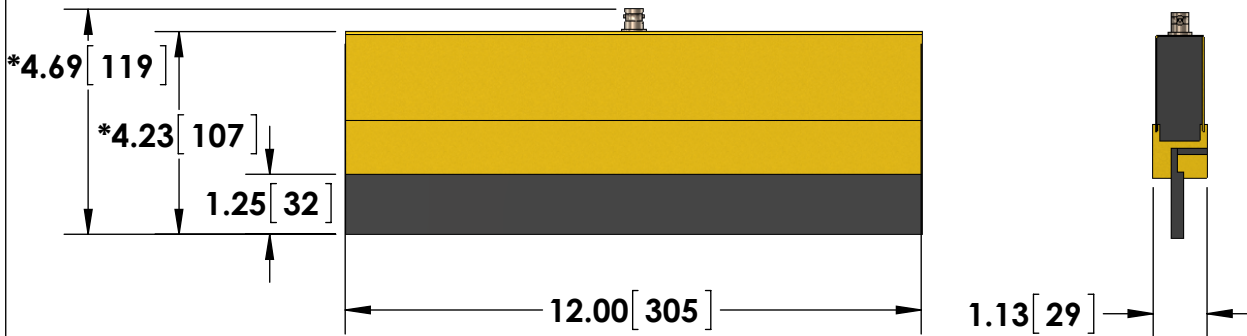

- BNC (Amphenol) Output Connector Standard
- Flat Cable Input Current Connections

Specifications subject to change without notice.

TITLE: **SERIES W - 30 Watt Bar Strap Type**

DIMENSIONS: **inch[mm]** DATE: **08-28-2018**

*Dimension subject to change due to resistive element