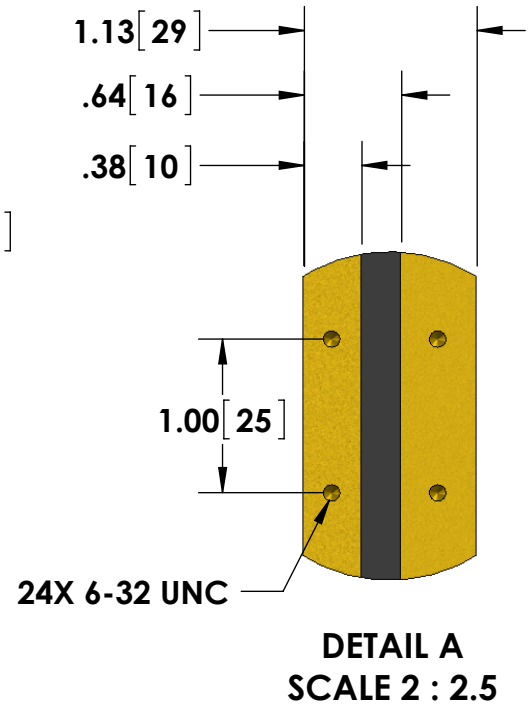

- BNC (Amphenol) Output Connector Standard
- Flat Cable Input Current Connections

Specifications subject to change without notice.

TITLE: **SERIES W - 30 Watt Bar Strap Type**

DIMENSIONS: **inch[mm]** DATE: **08-28-2018**

*Dimension subject to change due to resistive element