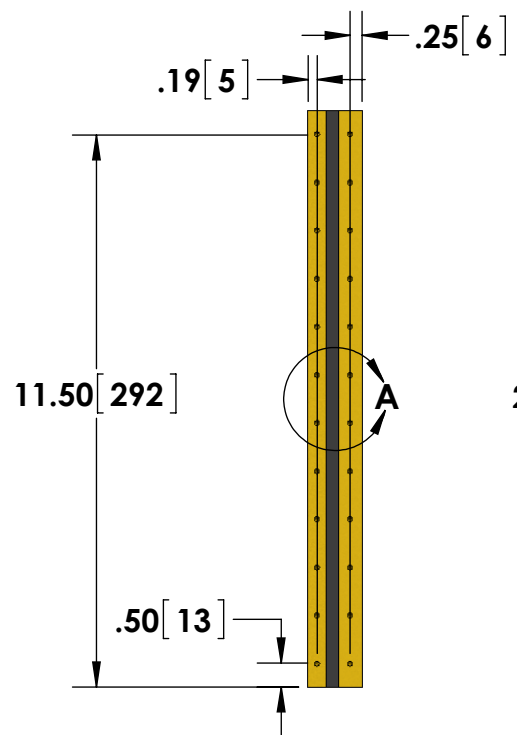

- BNC (Amphenol) Output Connector Standard
- Flat Cable Input Current Connections

Specifications subject to change without notice.

TITLE: **SERIES W - 30 Watt Bar Strap Type**

DIMENSIONS: **inch[mm]** DATE: **08-28-2018**

*Dimension subject to change due to resistive element