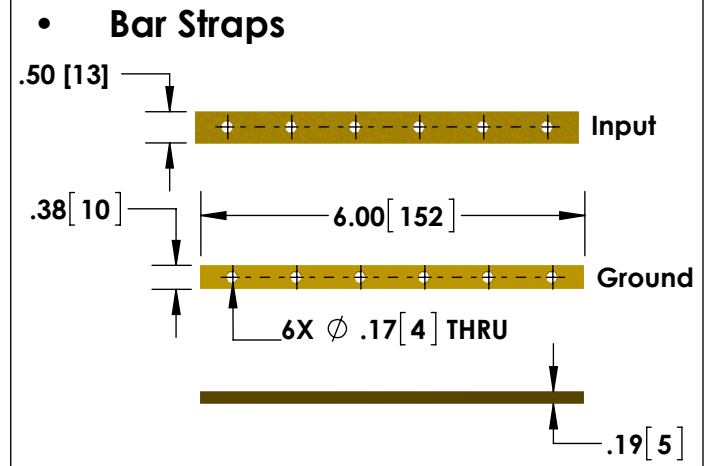

- BNC (Amphenol) Output Connector Standard
- Flat Cable Input Current Connections

Specifications subject to change without notice.

TITLE: **SERIES W - 30 Watt Bar Strap Type**

DIMENSIONS: **inch[mm]** DATE: **08-28-2018**

*Dimension subject to change due to resistive element