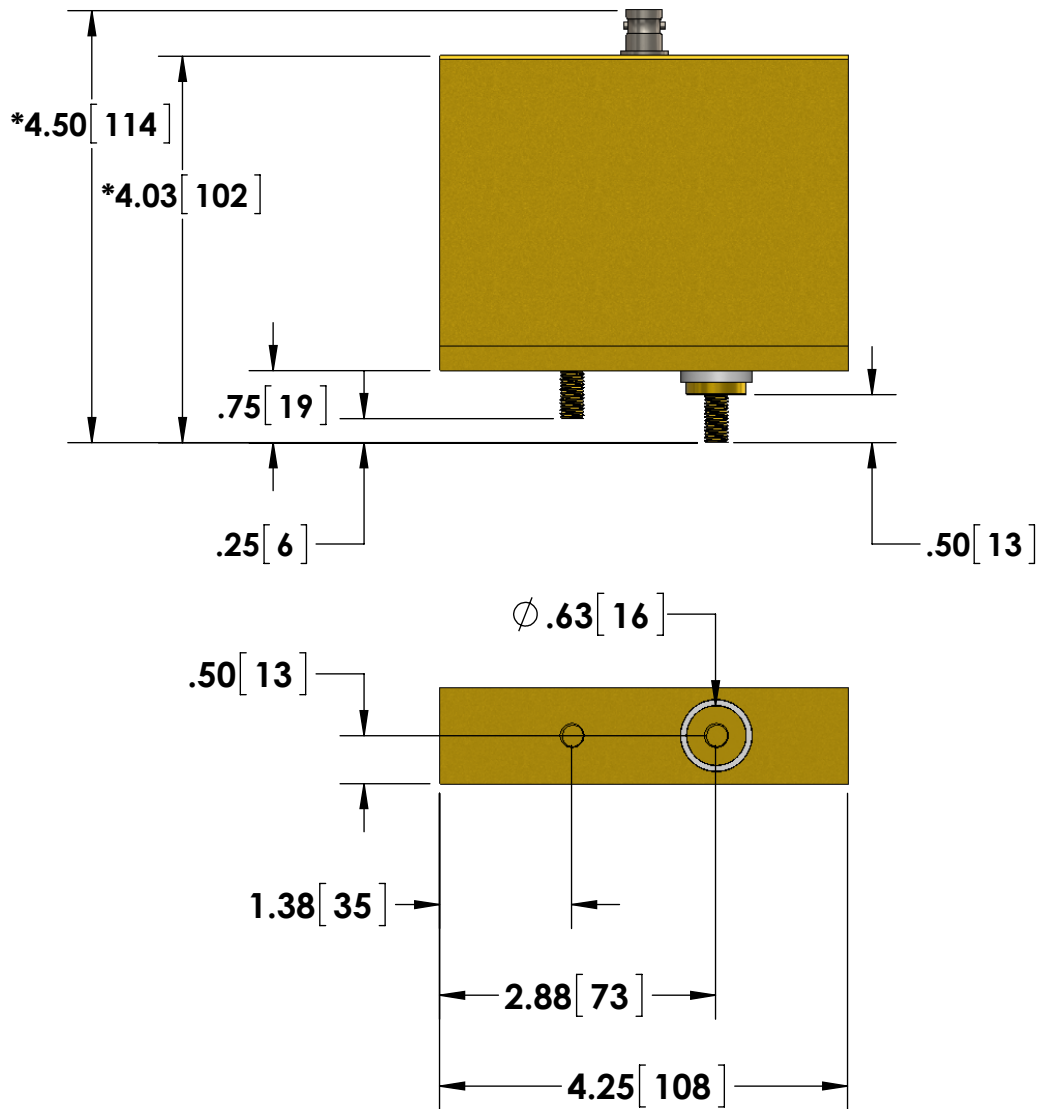

- BNC (Amphenol) Output Connector Standard
- 1/4-28 Stud Input Current Connections w/Nuts

Specifications subject to change without notice.

T & M RESEARCH PRODUCTS, INC.

TITLE: **SERIES W - 20 Watt Units**  
Stud Input - 4STUD Type

DIMENSIONS: **inch[mm]**

DATE: **04-22-2015**

\*Dimension subject to change due to resistive element