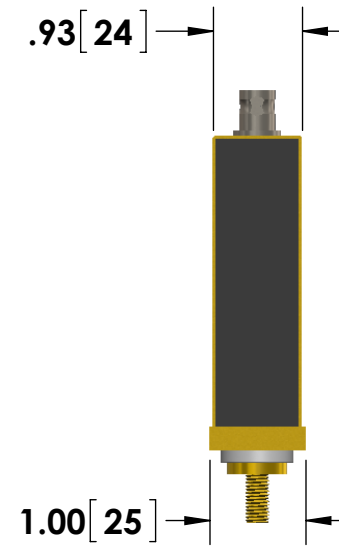

- BNC (Amphenol) Output Connector Standard
- 1/4-28 Stud Input Current Connections w/Nuts

Specifications subject to change without notice.

T & M RESEARCH PRODUCTS, INC.

TITLE: **SERIES W - 20 Watt Units**  
Stud Input - 4STUD Type

DIMENSIONS: **inch[mm]**

DATE: **04-22-2015**

\*Dimension subject to change due to resistive element