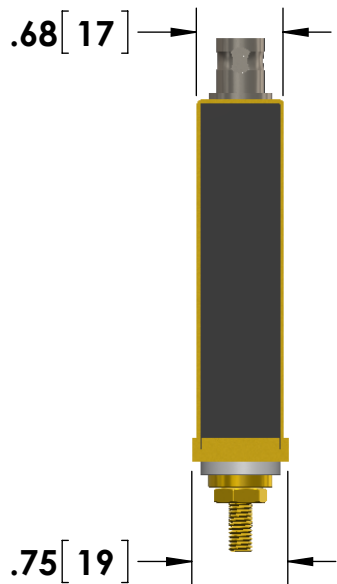

- BNC (Amphenol) Output Connector Standard
- 10-32 Stud Input Current Connections w/Nuts

Specifications subject to change without notice.

T & M RESEARCH PRODUCTS, INC.

TITLE: **SERIES W - 15 Watt Units**
Stud Input - 2STUD Type

DIMENSIONS: **inch[mm]**

DATE: **04-21-2015**

*Dimension subject to change due to resistive element