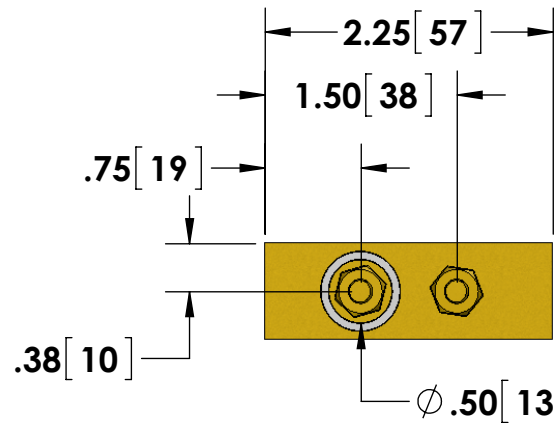

- BNC (Amphenol) Output Connector Standard
- 10-32 Stud Input Current Connections w/Nuts

Specifications subject to change without notice.

T & M RESEARCH PRODUCTS, INC.

TITLE: **SERIES W - 15 Watt Units**
Stud Input - 2STUD Type

DIMENSIONS: **inch[mm]**

DATE: **04-21-2015**

*Dimension subject to change due to resistive element