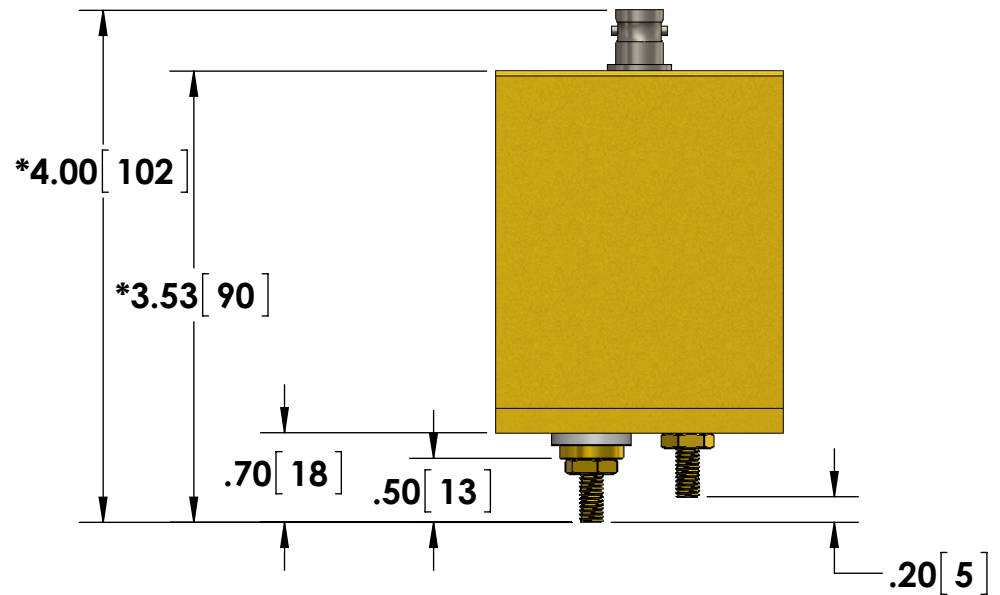

- BNC (Amphenol) Output Connector Standard
- 10-32 Stud Input Current Connections w/Nuts

Specifications subject to change without notice.

T & M RESEARCH PRODUCTS, INC.

TITLE: **SERIES W - 15 Watt Units**
Stud Input - 2STUD Type

DIMENSIONS: **inch[mm]**

DATE: **04-21-2015**

*Dimension subject to change due to resistive element