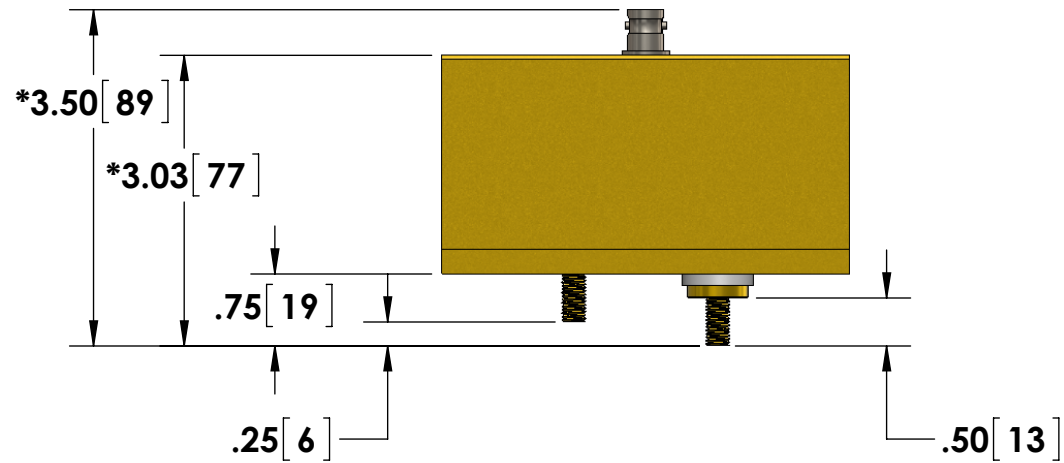

- BNC (Amphenol) Output Connector Standard
- 1/4-28 Stud Input Current Connections w/Nuts

Specifications subject to change without notice.

T & M RESEARCH PRODUCTS, INC.

TITLE: **SERIES W - 15 Watt Units**  
Stud Input - 4STUD Type

DIMENSIONS: **inch[mm]**

DATE: **04-22-2015**

\*Dimension subject to change due to resistive element