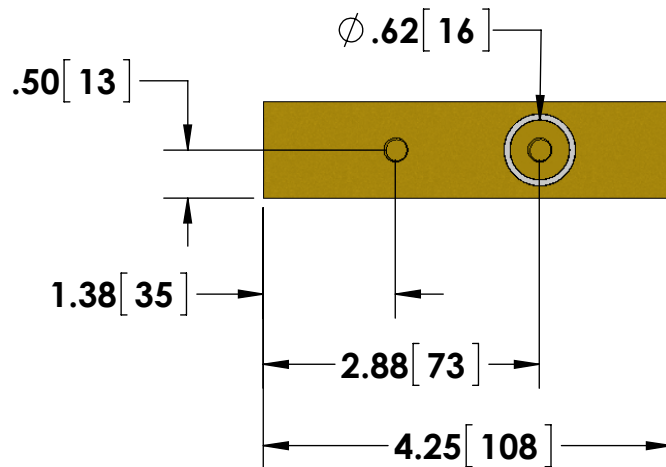

- BNC (Amphenol) Output Connector Standard
- 1/4-28 Stud Input Current Connections w/Nuts

Specifications subject to change without notice.

T & M RESEARCH PRODUCTS, INC.

TITLE: **SERIES W - 15 Watt Units**  
Stud Input - 4STUD Type

DIMENSIONS: **inch[mm]**

DATE: **04-22-2015**

\*Dimension subject to change due to resistive element