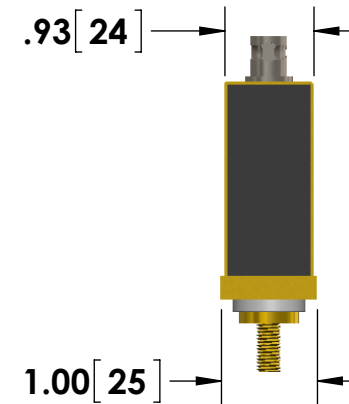

- BNC (Amphenol) Output Connector Standard
- 1/4-28 Stud Input Current Connections w/Nuts

Specifications subject to change without notice.

T & M RESEARCH PRODUCTS, INC.

TITLE: **SERIES W - 15 Watt Units**  
Stud Input - 4STUD Type

DIMENSIONS: **inch[mm]**

DATE: **04-22-2015**

\*Dimension subject to change due to resistive element